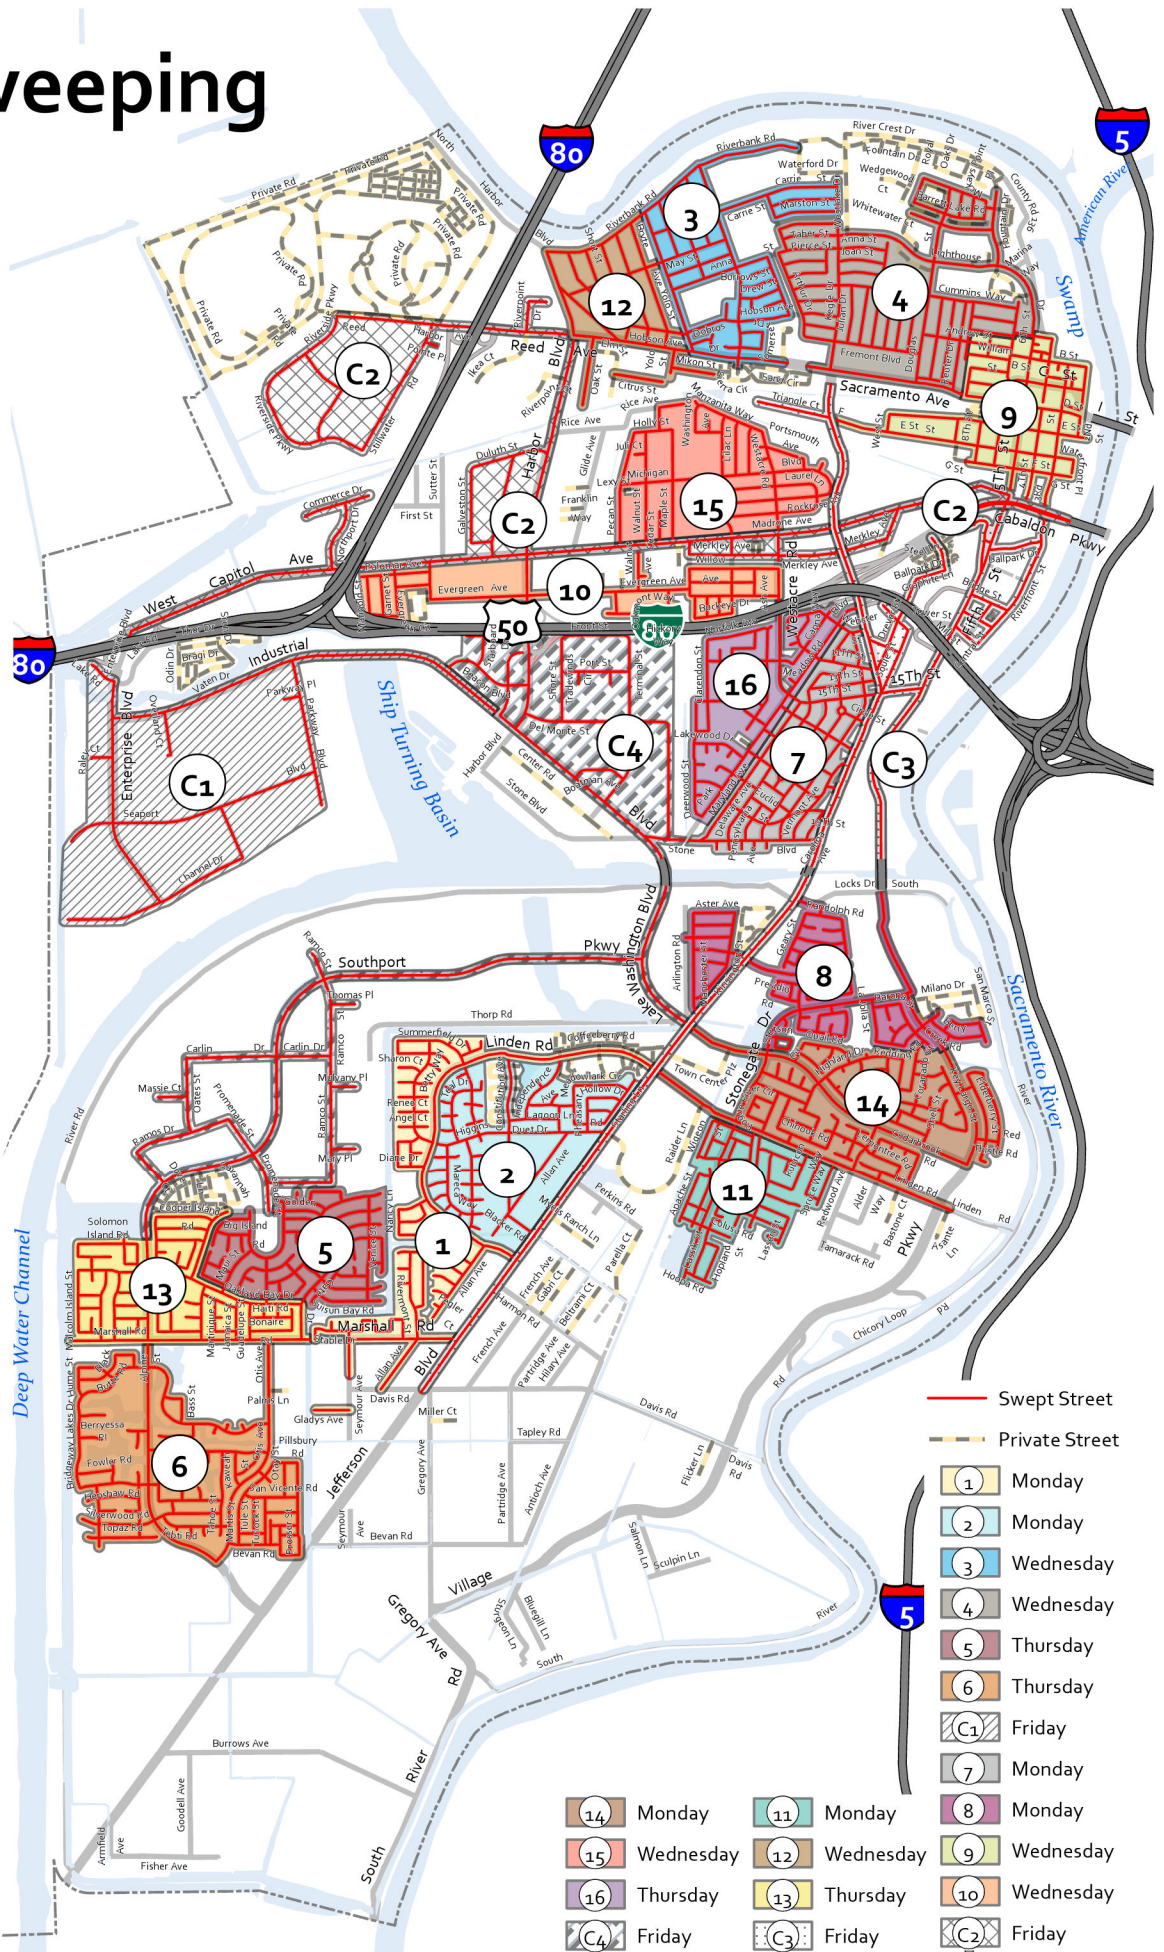

2025 STREET SWEEPING SCHEDULE

JAN

S	MON	TUE	WED	THU	FRI	S
			1 HOLIDAY	2 NO SWEEP	3 NO SWEEP	
	1&2 7	6 MEDIAN	7 9&10 15	8 6 13	9 10 COMM 3 COMM 1	
	8&11 14	13 MEDIAN	14 12&3 4	15 16 5	16 17 COMM 4 COMM 2	
	20 HOLIDAY	21 6 13	22 1&2 7	23 9&10 15	24 COMM 3 COMM 1	
	8&11 14	27 MEDIAN	28 12&3 4	29 16 5	30 31 COMM 4 COMM 2	

DEC

S	MON	TUE	WED	THU	FRI	S
	1&2 7	1 MEDIAN	2 9&10 15	3 6 13	4 5 COMM 3 COMM 1	
	8&11 14	8 MEDIAN	9 10 12&3 4	10 11 16 5	11 12 COMM 4 COMM 2	
	1&2 7	15 MEDIAN	16 9&10 15	17 6 13	18 19 COMM 3 COMM 1	
	8&11 14	22 MEDIAN	23 12&3 4	24 HOLIDAY	25 16 5	26
	29 NO SWEEP	30 NO SWEEP	31 NO SWEEP			

KEY:

COMM - Commercial Route

MEDIAN- Bike Lanes & Medians

Street Sweeping Districts

This map and the Street Sweeping Schedule are for the year. The city will make every effort to adhere to this schedule. On the day when your street is scheduled for sweeping, the city requests that you not park any vehicles on the street to enable the sweeper to do a thorough job.

We will not sweep on Holidays. Your sweeping day will be adjusted to the earliest possible day.

Thanks for your cooperation in helping to keep our city streets clean and safe.

Please note the schedule on the reverse side of this area map.